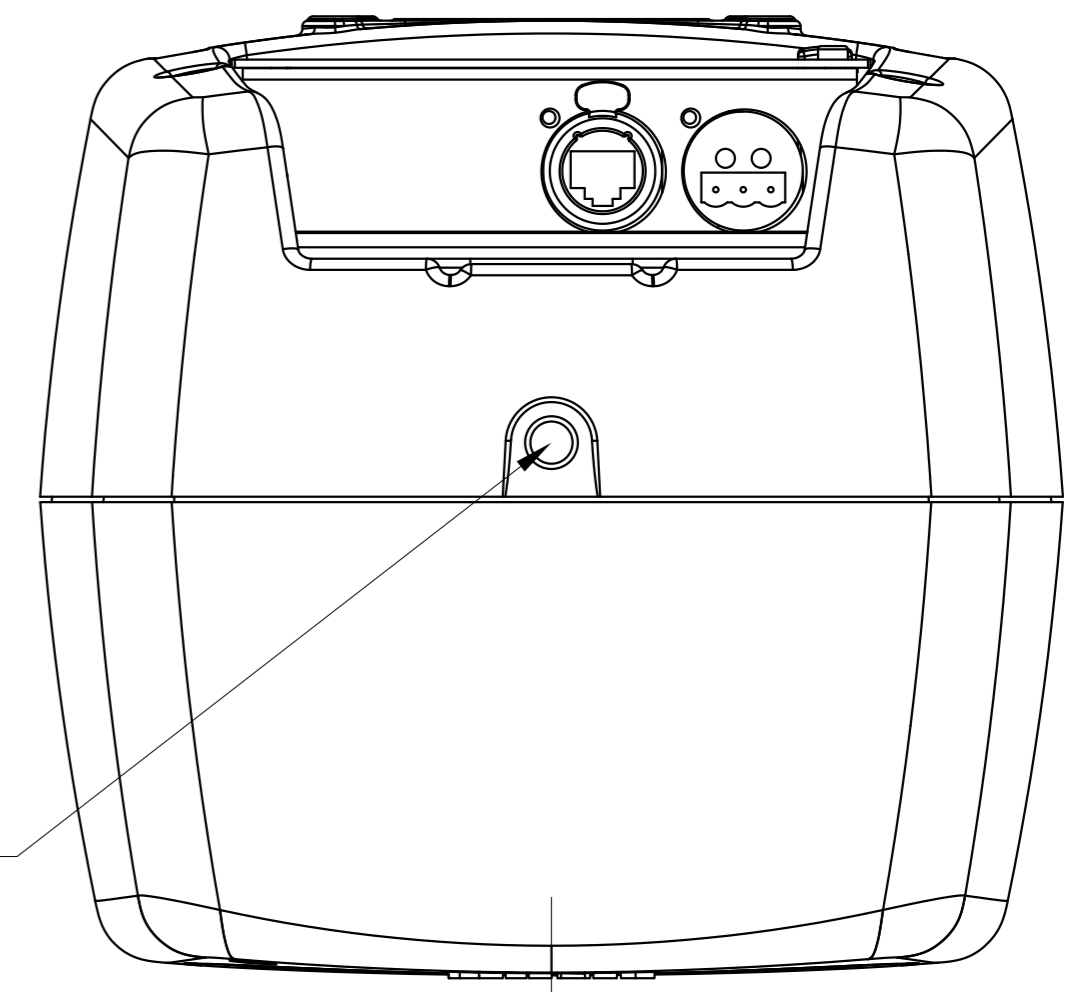

4430A views
12.11.19 OR

Acoustic axis

189 mm [7 7/16"]

178 mm [7"]

76 mm [3"]

Center of gravity 95 mm [3 3/4"]

M6, depth 10 (2pcs)

Acoustic axis