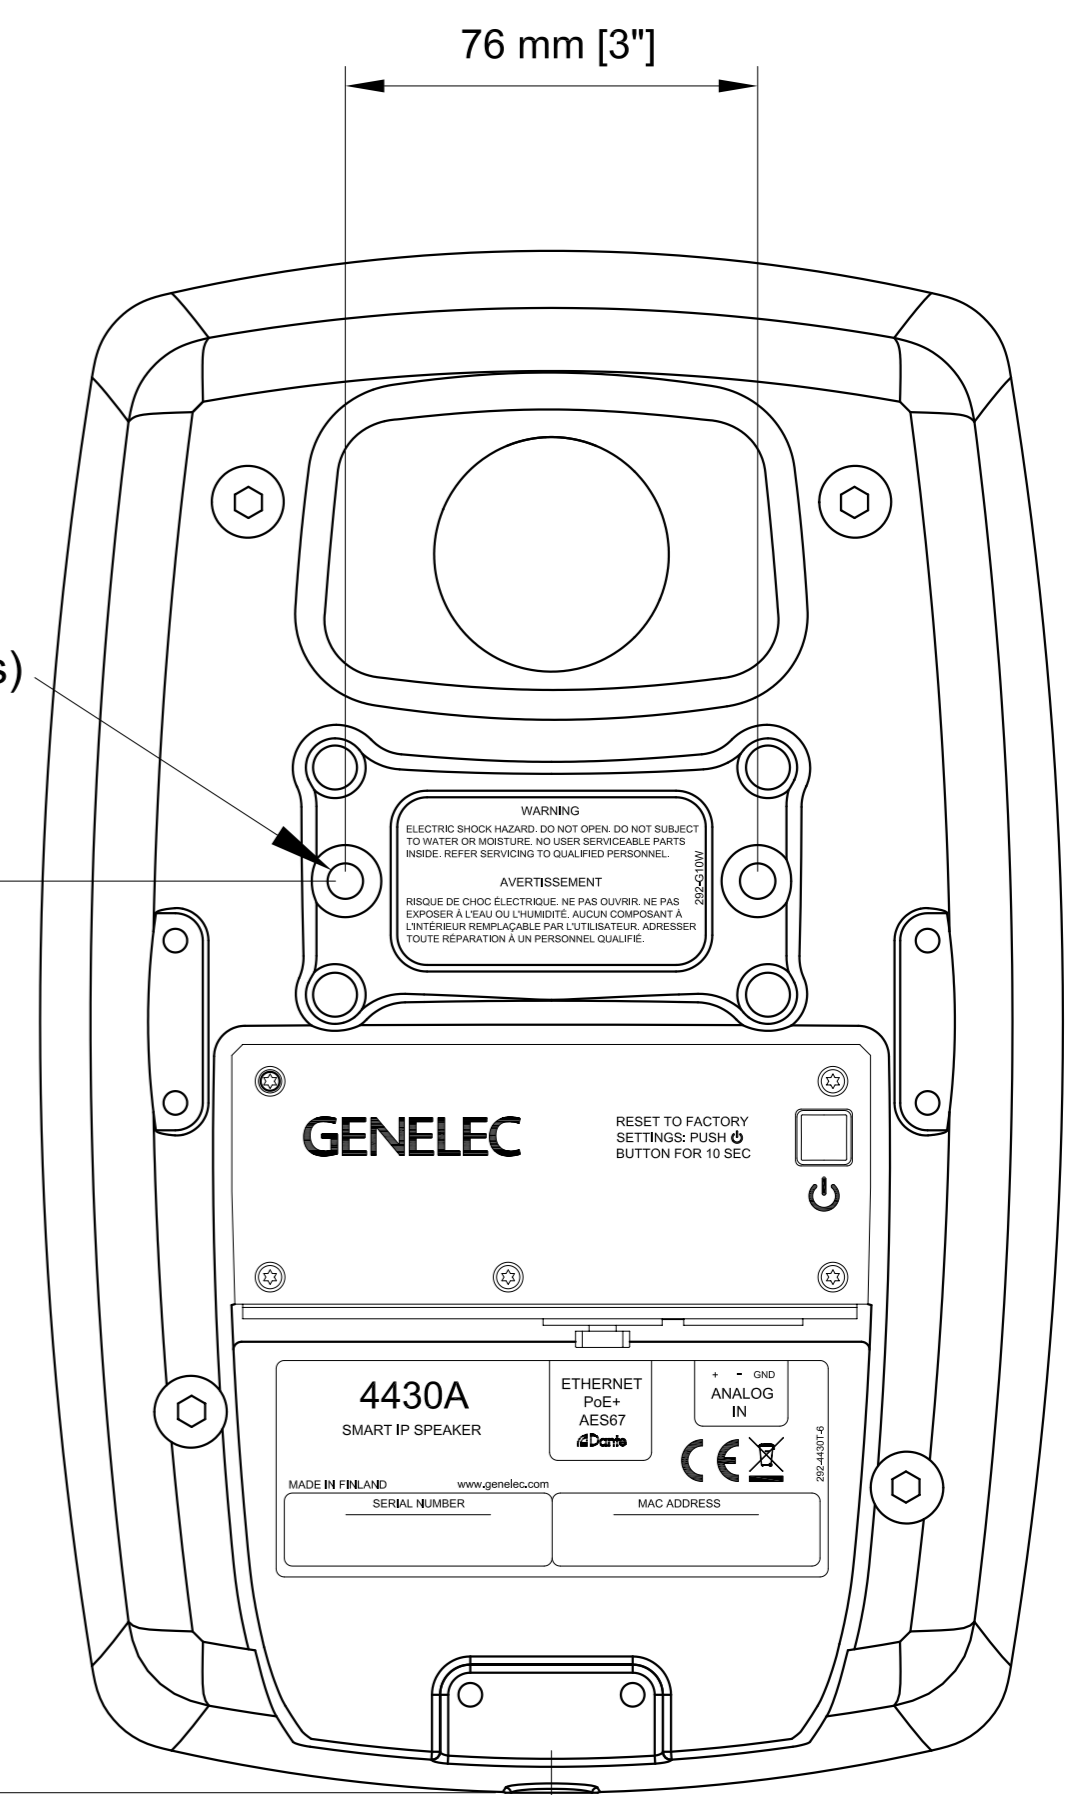

GENELEC

4430A

SMART IP SPEAKER

ETHERNET PoE+ AES67

ANALOG IN

CE

MADE IN FINLAND

www.genelec.com

SERIAL NUMBER

MAC ADDRESS

20141117-6