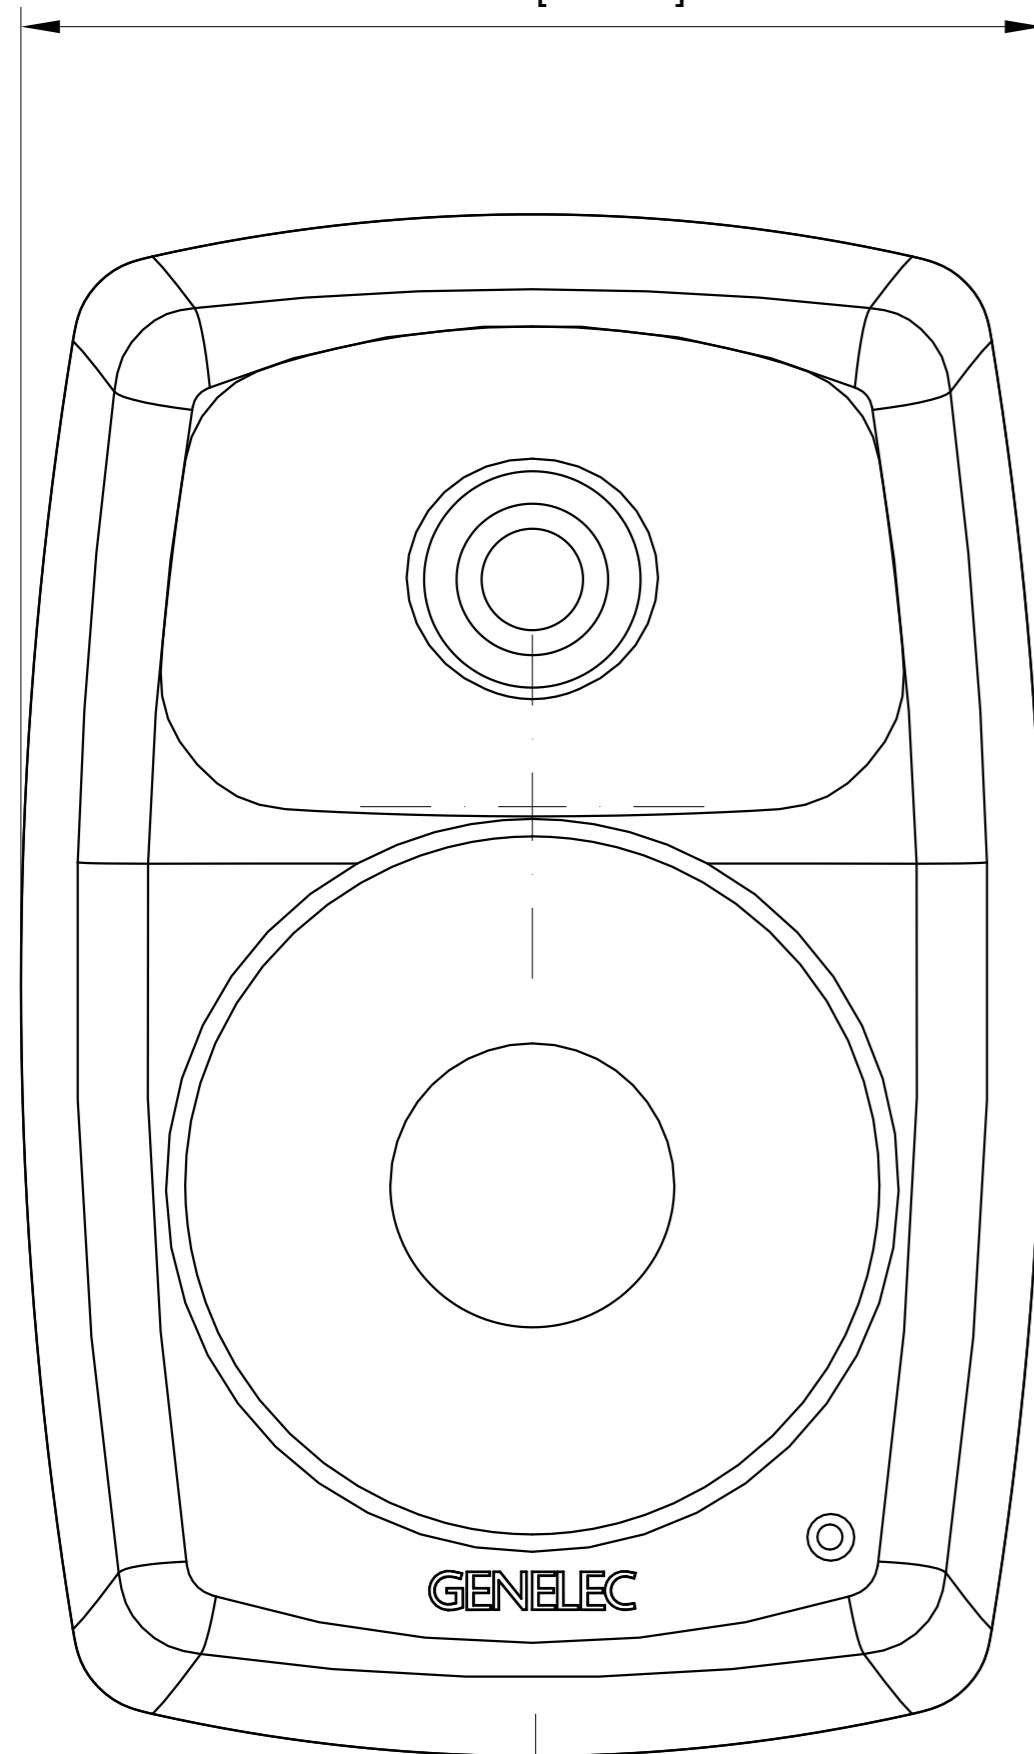

285 mm [11 1/4"]

Center of gravity 141 mm [5 9/16"]

175 mm [6 15/16"]

168 mm [6 5/8"]

3/8" UNC, depth 10mm

10 mm [3/8"]