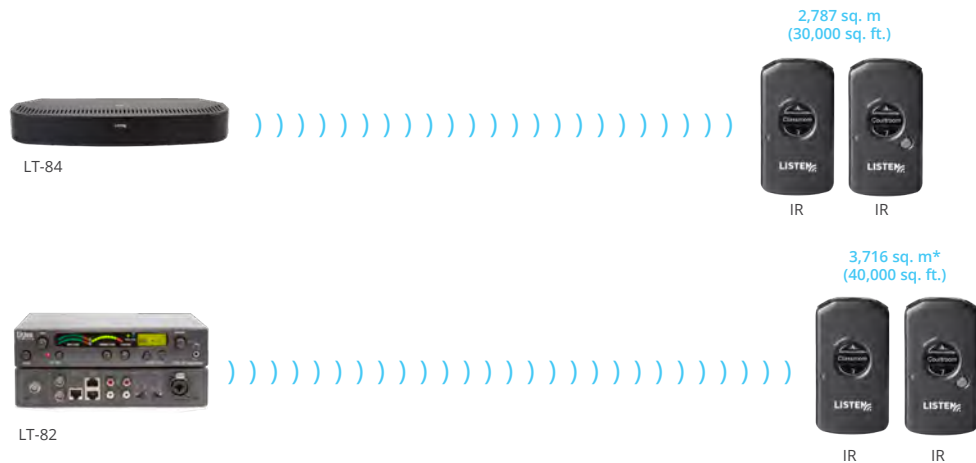

RECEIVER REVOLUTION

noun [rev-uh-loo-shun]

A radical change in favor of something new

RF

IR

Available Models

72 MHz

- Range of up to 305 m (1,000 ft.)
- Great for houses of worship, performing arts centers, theaters, and more
- OLED display shows customizable channel name

216 MHz

- Range of up to 914 m (3,000 ft.)
- Great for larger spaces, like stadiums, convention centers, and more
- OLED display shows customizable channel name

Infrared

- Range of up to 3,716 sq. m (40,000 sq. ft.)
- Great for spaces that require a secure audio signal, like classrooms, courtrooms, boardrooms, and more
- OLED display shows customizable channel name

Integrated Neck Loop/Lanyard for people with telecoils.

Visit listentech.com for more information.

*RF Models

Integrated Neck Loop/Lanyard

- DSP driver provides an incredible listening experience for those with telecoils; it is a vast improvement above standard neck loop technology
- Makes it easier for venues to meet mandatory assistive listening requirements
- Incorporates a 3.5 mm earphone jack for connection with earphones for use as a lanyard when not using neck loop

Charging and Storage Solutions

- The LA-381 Charging Tray allows venues to charge and store up to 12 receivers at a time and can be placed on a counter, table, or installed on the wall
- The LA-382 Cable Management Unit is an addition to the LA-381 Charging Tray that conveniently streamlines dispensing, collecting, and storage of headsets, ear speakers, and Integrated Neck Loop/Lanyards all in one place
- The LA-423 4-Port USB Charger and LA-421 1-port USB Charger, charge smaller numbers of receivers at a time via USB connection