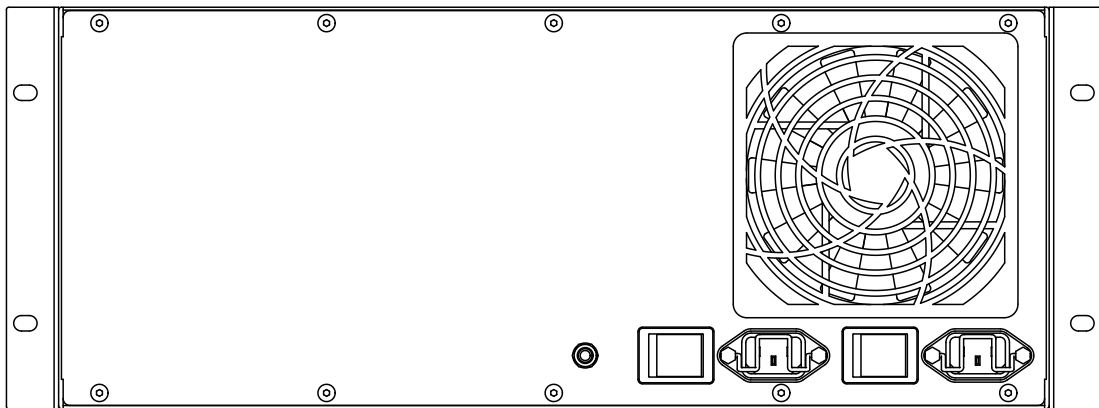

Soundcraft Compact Stagebox Dimensions and Weight

Weight: 10 kg / 22 lbs

Front View

Rear View

Left-Side View