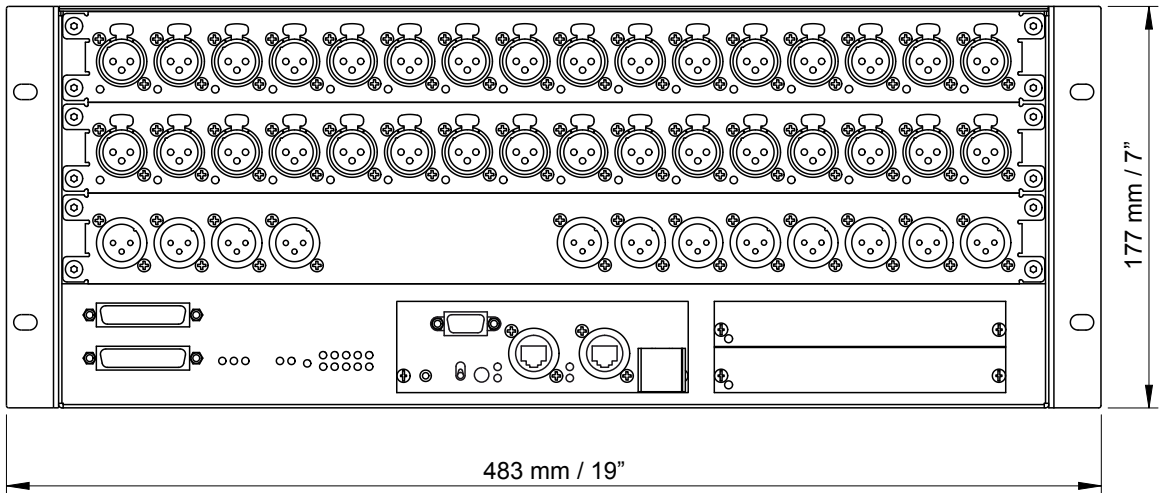

Soundcraft Compact Stagebox Dimensions and Weight

Weight: 10 kg / 22 lbs

Front View

Rear View

Left-Side View