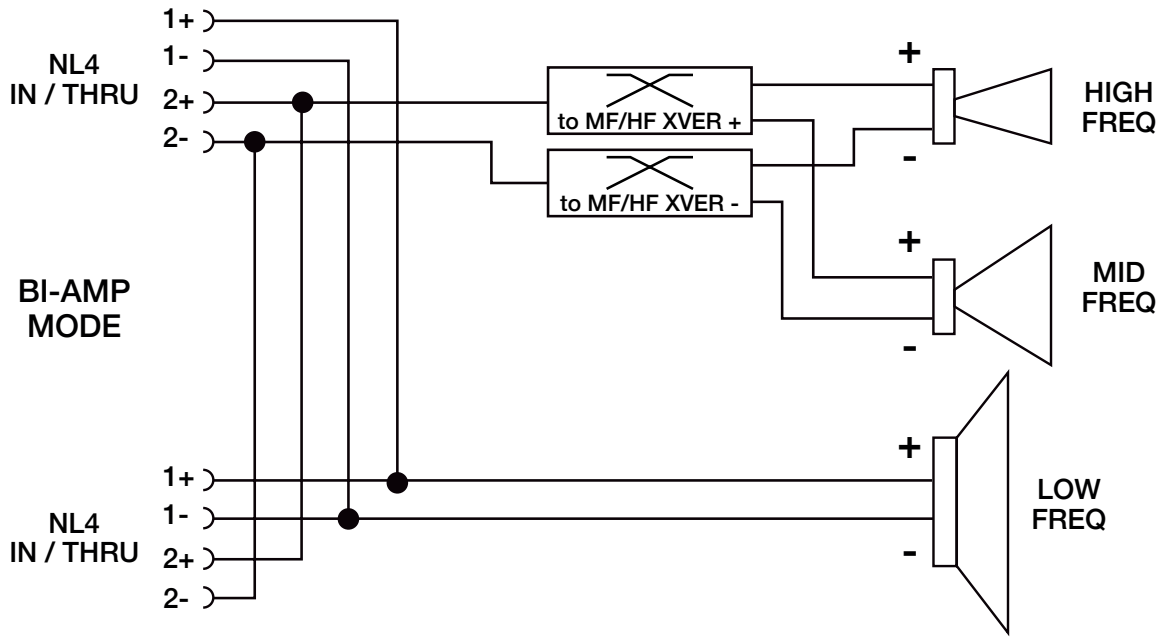

Frequency Response (Main Tuning)

Frequency Response (Beamwidth)

Frequency Response (Directivity)

Block Diagrams

► SRX835 15" Three-Way Bass Reflex Passive System

Dimensions

JBL Professional
8500 Balboa Boulevard, P.O. Box 2200
Northridge, California 91329 U.S.A