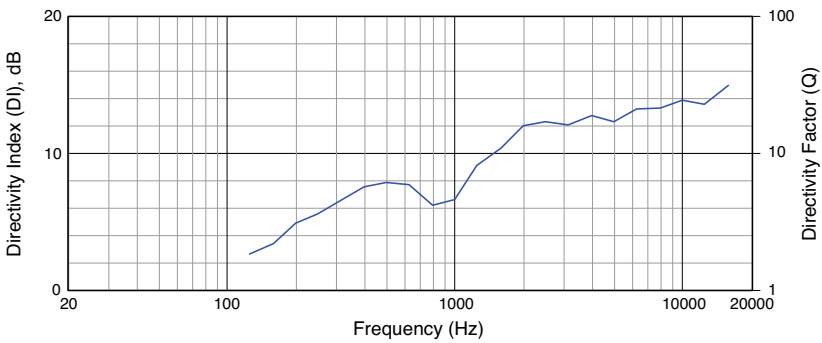

Frequency Response (Directivity)