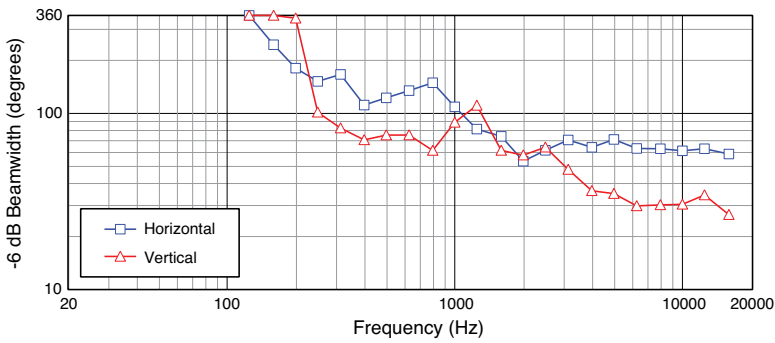

Frequency Response (Beamwidth)