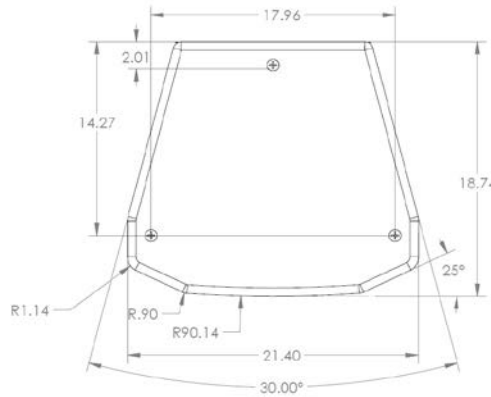

Frequency Response (Main Tuning)

Frequency Response (Beamwidth)

Frequency Response (Directivity)

Block Diagrams

► SRX835 15" Three-Way Bass Reflex Passive System

Dimensions

JBL Professional
8500 Balboa Boulevard, P.O. Box 2200
Northridge, California 91329 U.S.A