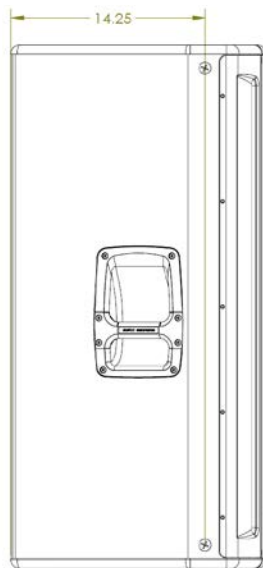

Specifications:

| | |
|----------------------------|--|
| System: | |
| System Type: | Passive 15", three-way, bass-reflex |
| Maximum SPL Output: | 137dB |
| Frequency Range (-10dB): | 32hz - 20khz |
| Frequency Response (-3dB): | 43hz - 20khz |
| Power: | |
| System Power Rating: | 3200W Peak, 1600W Program, 800W Continuous |
| Nominal Impedance: | 8 Ohm |
| Connectors: | NL4 Input, NL4 Loop-thru (+/-1 or +/-2 Selectable) |
| Operational Modes: | Passive/Bi-Amp |
| Speaker: | |
| LF Driver: | 2275H |
| MF Driver: | 2107H |
| HF Driver: | 2432H |
| Coverage Pattern: | 60 x 40 |
| Crossover Frequency: | 330hz & 2.4khz |
| Enclosure: | |
| Material: | 18mm plywood |
| Suspension/Mounting: | Single 36mm pole socket, 12 x M10 Suspension points |
| Handles: | 2 |
| Finish: | Obsidian Duraflex™ finish |
| Grille: | Powder coated, Obsidian, 14-gauge perforated steel with acoustically transparent black cloth backing |
| Dimensions (L x W x H): | 18.74" x 21.4" x 38.74" (476mm x 544mm x 984mm) |
| Weight: | 95.0 lbs (43.09kg) |
| Shipping Weight: | 105.0 lbs (47.6kg) |

Frequency Response (Main Tuning)

Frequency Response (Beamwidth)

Frequency Response (Directivity)

Block Diagrams

► SRX835 15" Three-Way Bass Reflex Passive System

Dimensions

JBL Professional
8500 Balboa Boulevard, P.O. Box 2200
Northridge, California 91329 U.S.A