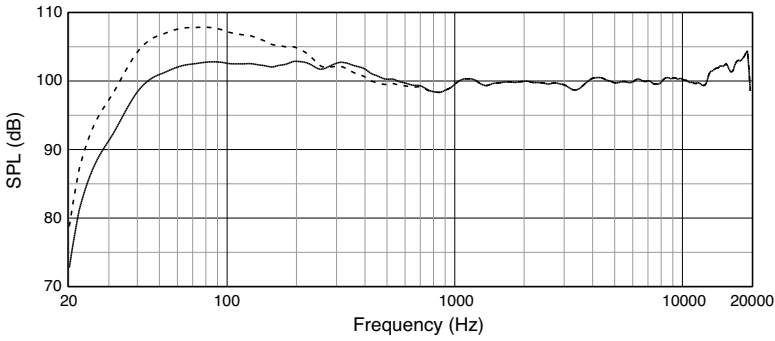

Frequency Response (Main Tuning)