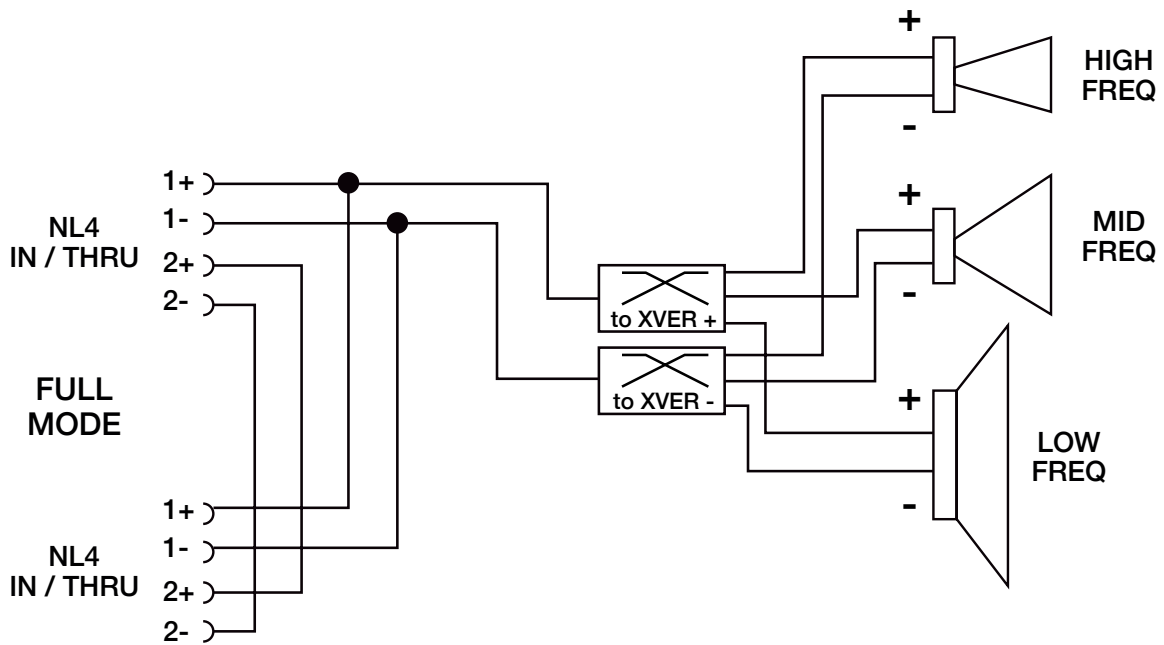

Frequency Response (Main Tuning)

Frequency Response (Beamwidth)

Frequency Response (Directivity)

Block Diagrams

► SRX835 15" Three-Way Bass Reflex Passive System

Dimensions

JBL Professional
8500 Balboa Boulevard, P.O. Box 2200
Northridge, California 91329 U.S.A