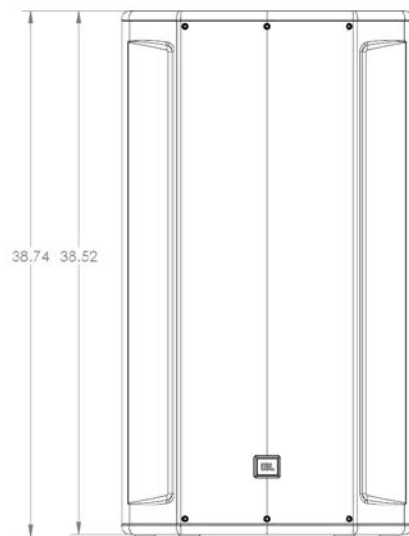

Specifications:

| | |
|----------------------------|--|
| System: | |
| System Type: | Passive 15", three-way, bass-reflex |
| Maximum SPL Output: | 137dB |
| Frequency Range (-10dB): | 32hz - 20khz |
| Frequency Response (-3dB): | 43hz - 20khz |
| Power: | |
| System Power Rating: | 3200W Peak, 1600W Program, 800W Continuous |
| Nominal Impedance: | 8 Ohm |
| Connectors: | NL4 Input, NL4 Loop-thru (+/-1 or +/-2 Selectable) |
| Operational Modes: | Passive/Bi-Amp |
| Speaker: | |
| LF Driver: | 2275H |
| MF Driver: | 2107H |
| HF Driver: | 2432H |
| Coverage Pattern: | 60 x 40 |
| Crossover Frequency: | 330hz & 2.4khz |
| Enclosure: | |
| Material: | 18mm plywood |
| Suspension/Mounting: | Single 36mm pole socket, 12 x M10 Suspension points |
| Handles: | 2 |
| Finish: | Obsidian Duraflex™ finish |
| Grille: | Powder coated, Obsidian, 14-gauge perforated steel with acoustically transparent black cloth backing |
| Dimensions (L x W x H): | 18.74" x 21.4" x 38.74" (476mm x 544mm x 984mm) |
| Weight: | 95.0 lbs (43.09kg) |
| Shipping Weight: | 105.0 lbs (47.6kg) |

Frequency Response (Main Tuning)

Frequency Response (Beamwidth)

Frequency Response (Directivity)

Block Diagrams

► SRX835 15" Three-Way Bass Reflex Passive System

Dimensions

JBL Professional
8500 Balboa Boulevard, P.O. Box 2200
Northridge, California 91329 U.S.A