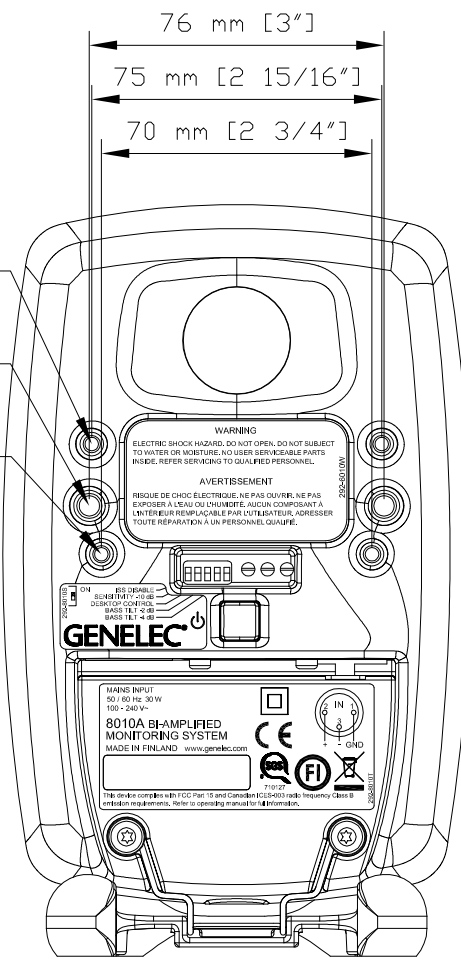

- M4 depth 8.5 (2 pcs)
- M6 depth 8.5 (2 pcs)
- M4 depth 8.5 (2 pcs)

Acoustic axis 120 mm [4 3/4"]

8010A views  
13.12.13 JN