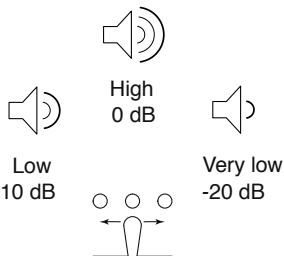

Level

Suggested Tone Control Settings