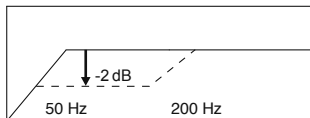

Bass EQ

Bass
EQ